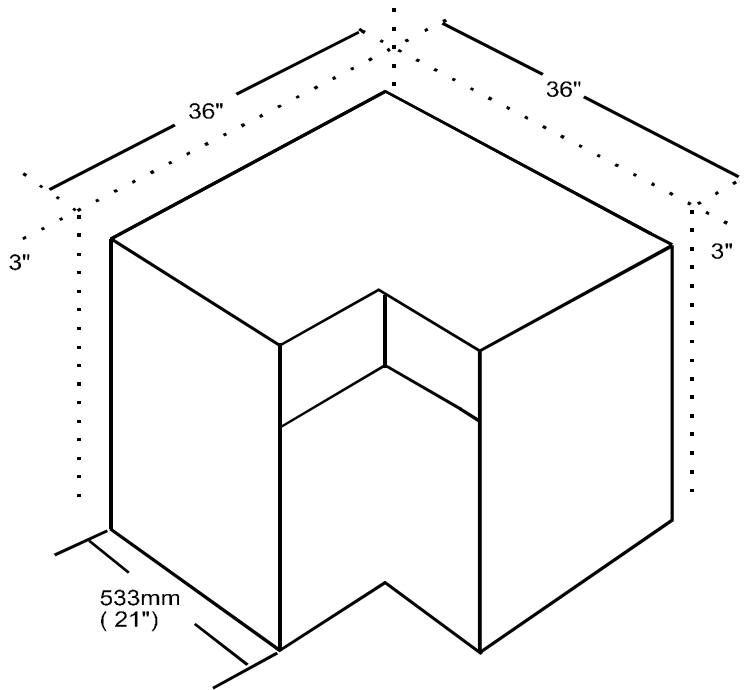

**CORNER BASE
LAZY SUSAN 90 DEGREE
HEIGHT 768 mm (30 1/4)
DEPTH 600 mm (23 5/8)**

WIDTH	PRICE	WEIGHT
CB/LS 90	$217.96	129

**CORNER BASE
SHELF 90 DEGREE**

WIDTH	PRICE	WEIGHT
CB/S 90	$277.26	151

Install optional shelf when assembling cabinet