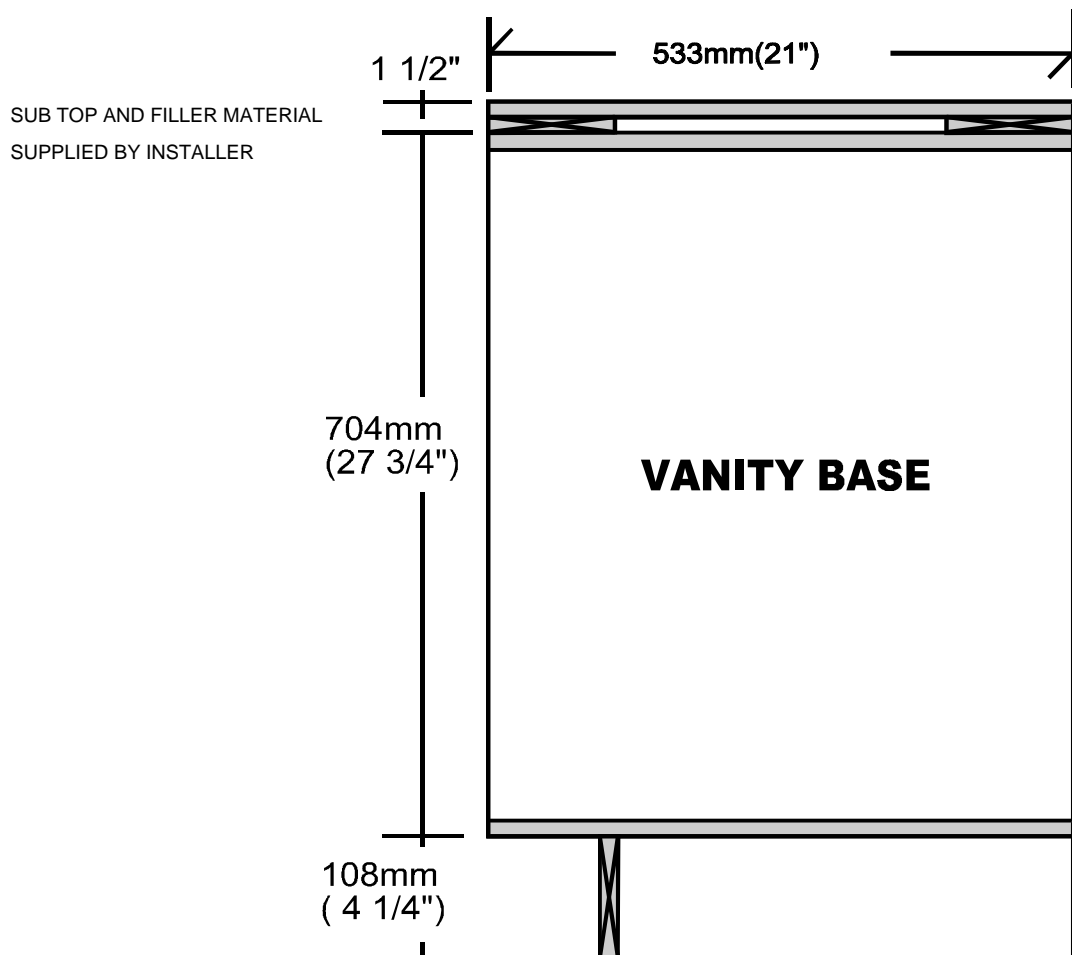

VANITY BASE VERTICAL LAYOUT

BOX MATERIAL IS 19 MM
WHITE 2-S MELAMINE.

DRAWER BOX MATERIAL IS
16 MM WHITE 2-S MELAMINE.

BACKS AND DRAWER BOTTOMS
ARE 7 mm 1-S WHITE MELAMINE