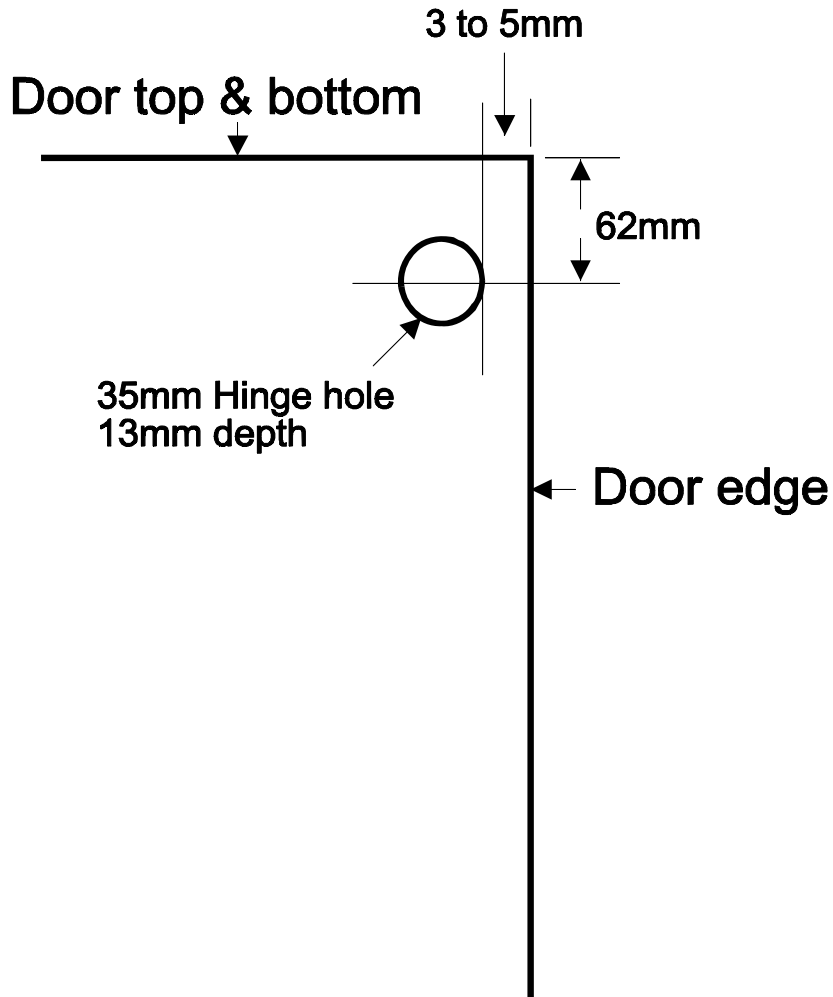

SUGGESTED HINGE PLACEMENT

All door, drawer front and drilling information is provided to assist our customers.
This information is provided only as a guide.
ROMARK Corporation is not responsible for the use of these documents.