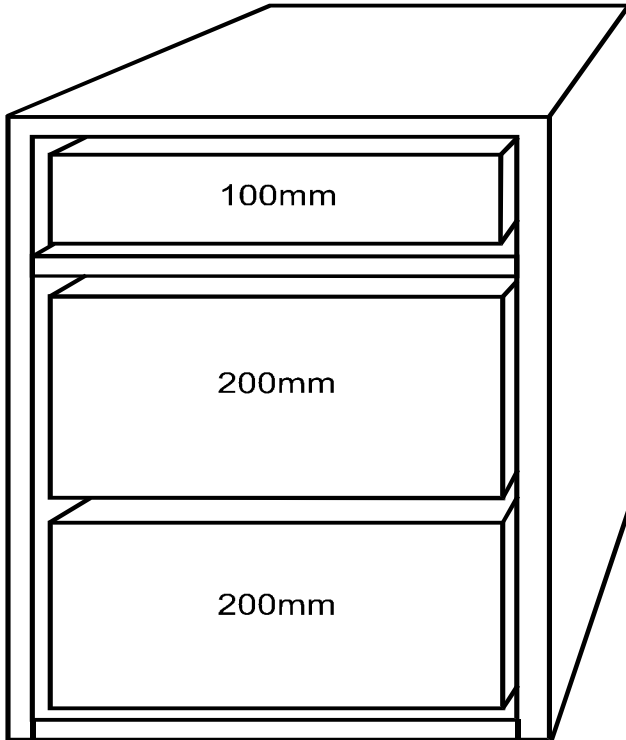

VANITY 3 DRAWER BANK
HEIGHT 704 mm (27 3/4)
DEPTH 533 mm (21)

WIDTH		PRICE	WEIGHT
V3DB	12	$138.88	71
V3DB	15	$157.16	78
V3DB	18	$175.45	86
V3DB	21	$193.73	94
V3DB	24	$212.02	102
V3DB	27	$230.30	110
V3DB	30	$248.58	118
V3DB	33	$266.87	126
V3DB	36	$285.15	133