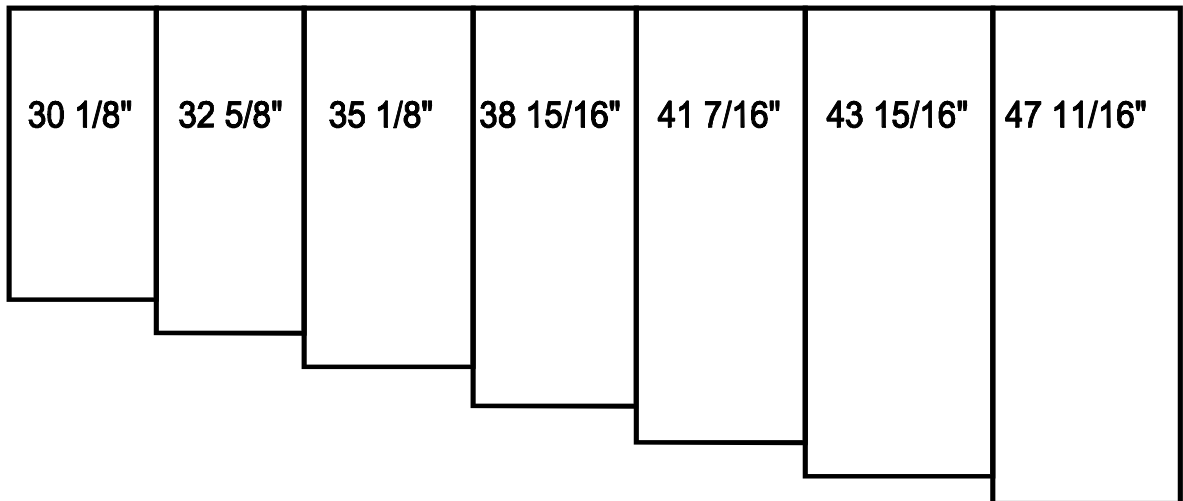

DOOR AND DRAWER HEIGHT LAYOUT

VERTICAL LAYOUT FOR BALANCED WALL CABINETS
(APPROX. 2mm REVEAL TOP & BOTTOM)

Tall box door sizes are determined by the size of the box minus a reveal of 2mm top and bottom. The doors are split based on the location of the fixed shelf.

The width of all cabinet doors is based on a 1.5 mm to 2mm reveal on each side of the cabinet.

A door and drawer front size information sheet is available to match the customer's order.

This sheet can be faxed or mailed to the customer or a specified door manufacturer on request.

Your actual sizes may vary depending on the reveal required by your specific job.