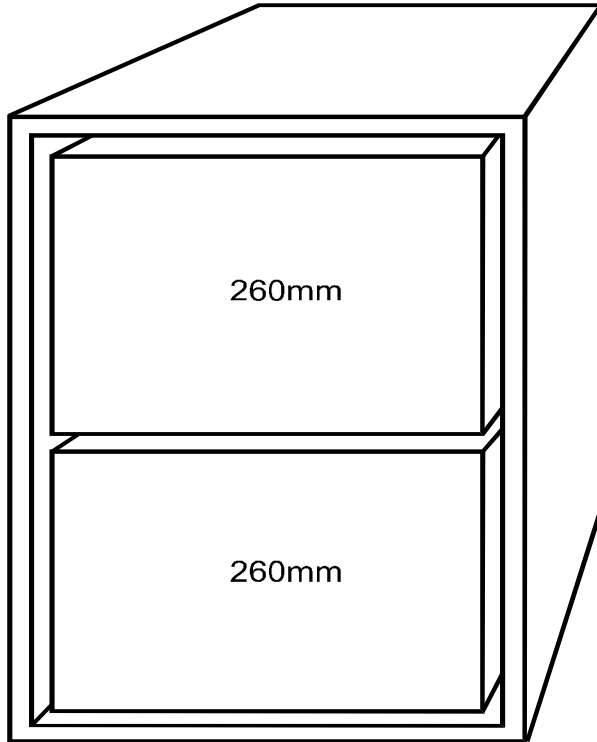

2 DRAWER BANK
HEIGHT 768 mm (30 1/4)
DEPTH 600 mm (23 5/8)

WIDTH		PRICE	WEIGHT
2DB	15	$161.91	85
2DB	18	$178.79	93
2DB	21	$195.67	101
2DB	24	$212.56	108
2DB	27	$229.44	116
2DB	30	$246.32	123
2DB	33	$263.20	131
2DB	36	$280.09	139