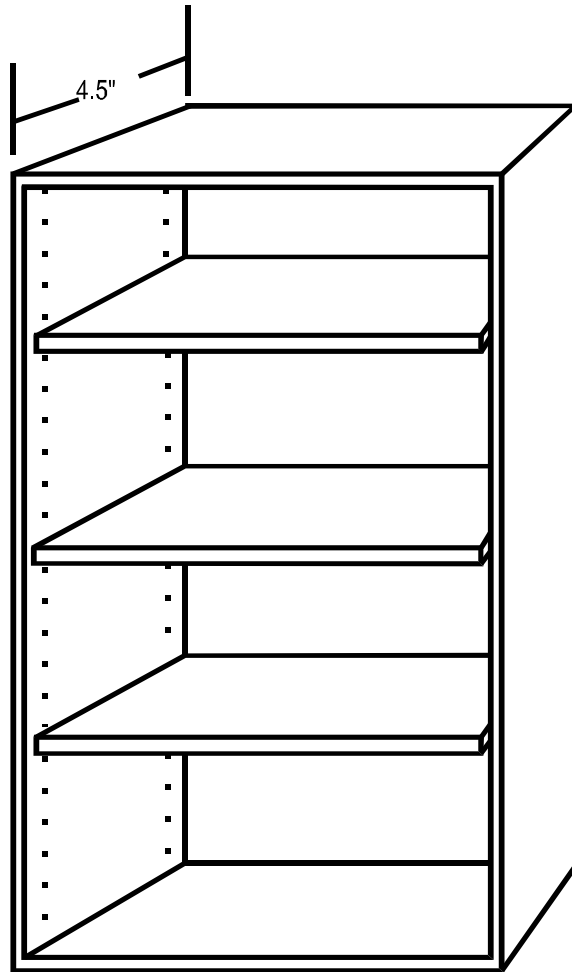

MEDICINE CABINET

DEPTH 115 mm (4 1/2")

WIDTH	PRICE	WEIGHT
MED1524	$46.68	17
MED1824	$54.29	20
MED2124	$61.90	23
MED2424	$69.52	26
MED1530	$53.10	19
MED1830	$61.47	22
MED2130	$69.84	25
MED2430	$78.21	28
MED1536	$59.53	21
MED1836	$68.65	24
MED2136	$77.78	27
MED2436	$86.91	30

ALL MEDICINE
CABINETS