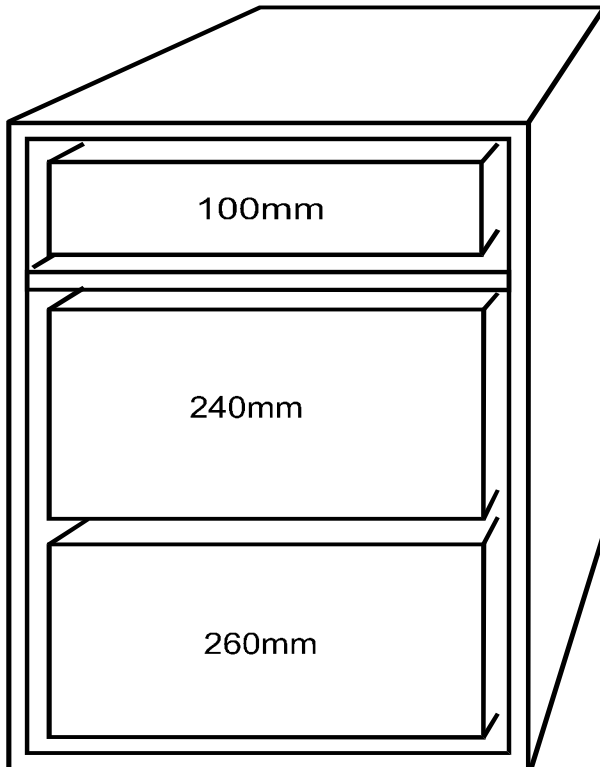

3 DRAWER BANK
STANDARD BASE
HEIGHT 768 mm (30 1/4)
DEPTH 600 mm (23 5/8)

WIDTH		PRICE	WEIGHT
3DB	09	$143.27	76
3DB	12	$163.60	85
3DB	15	$183.93	93
3DB	18	$204.26	102
3DB	21	$224.59	111
3DB	24	$244.93	120
3DB	27	$265.26	129
3DB	30	$285.59	137
3DB	33	$305.92	146
3DB	36	$326.25	155
3DB	39	$346.58	164
3DB	42	$366.91	173
3DB	45	$387.24	181
3DB	48	$407.58	190