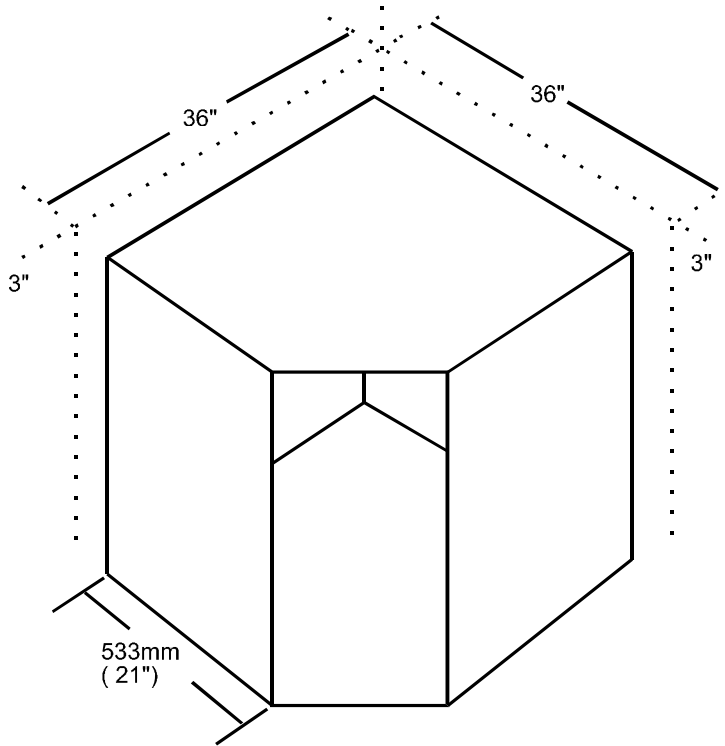

**CORNER BASE
LAZY SUSAN 45 DEGREE
HEIGHT 768 mm (30 1/4)
DEPTH 600 mm (23 5/8)**

WIDTH	PRICE	WEIGHT
CB/LS 45	$191.65	129

**CORNER BASE
SHELF 45 DEGREE**

WIDTH	PRICE	WEIGHT
CB/S 45	$231.21	151