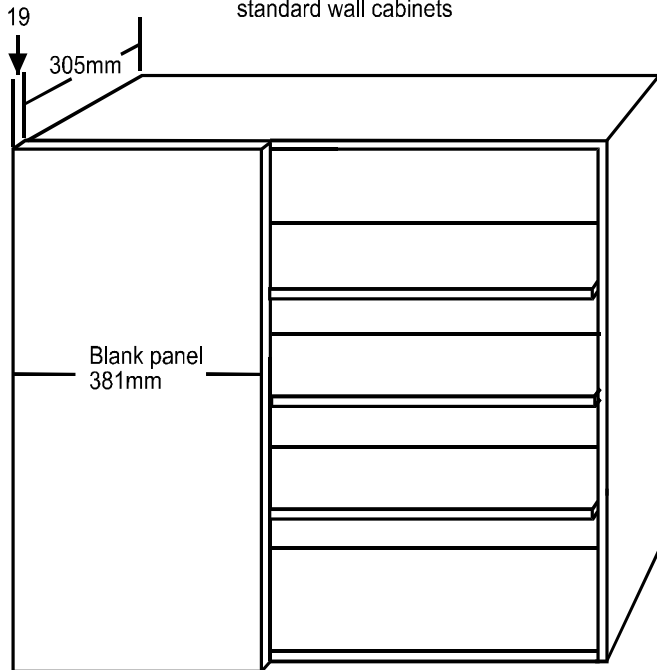

WALL BLIND CORNER
HEIGHT 896 mm (35.27")
DEPTH 305 mm (12)

WIDTH x HEIGHT	PRICE	WEIGHT
WBC2436	$112.84	63
WBC2736	$120.98	67
WBC3036	$129.11	71
WBC3336	$137.24	75
WBC3636	$145.37	79
WBC3936	$153.51	83
WBC4236	$161.64	87

HEIGHT 992 mm (39.05")
DEPTH 305 mm (12)

WIDTH x HEIGHT	PRICE	WEIGHT
WBC2439	$119.18	66
WBC2739	$127.60	70
WBC3039	$136.01	74
WBC3339	$144.43	78
WBC3639	$152.85	82
WBC3939	$161.26	86
WBC4239	$169.68	90

Wall blind corner cabinet
Shelf quantities same as
standard wall cabinets