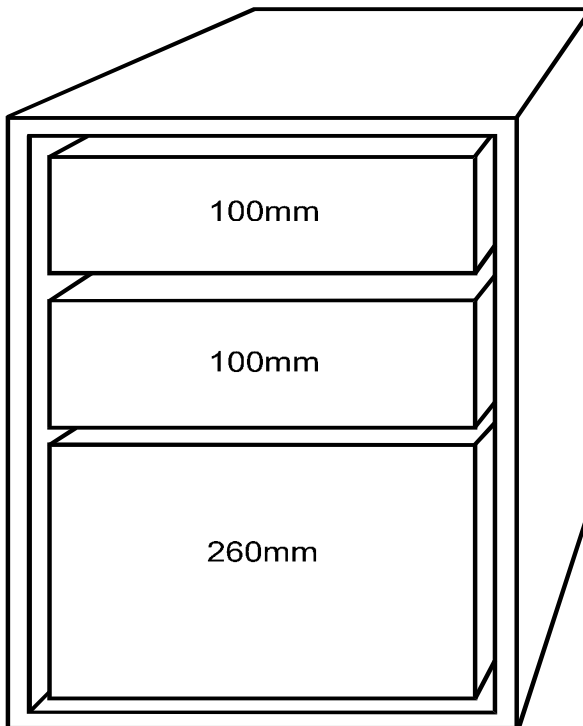

DESK BASE 3 DRAWER
HEIGHT 640 mm (25 3/16)
DEPTH 600 mm (23 5/8)

WIDTH		PRICE	WEIGHT
DB3D	12	$140.64	71
DB3D	15	$159.01	79
DB3D	18	$177.37	87
DB3D	21	$195.73	95
DB3D	24	$214.10	103
DB3D	27	$232.46	110
DB3D	30	$250.82	118
DB3D	33	$269.19	126
DB3D	36	$287.55	134
DB3D	39	$305.92	142
DB3D	42	$324.28	149
DB3D	45	$342.64	157
DB3D	48	$361.01	165