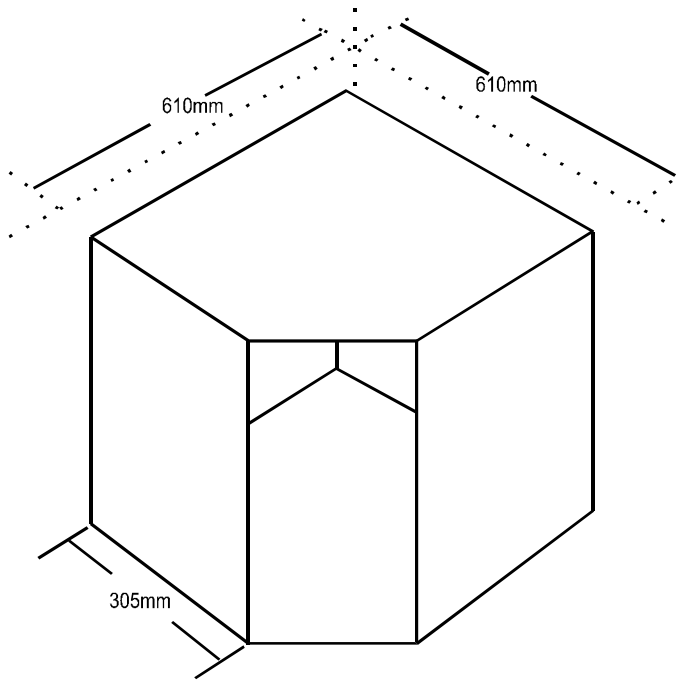

Optional Shelves— Quantities same as Wall Cabinets

**WALL CORNER/LAZY SUSAN
45 DEGREE (NO SHELF)**

HEIGHT same as wall cabinets

DEPTH 610 mm (24)	PRICE	WEIGHT
HEIGHT x ANGLE		
WC/LS24X45	$92.81	53
WC/LS27X45	$98.57	56
WC/LS30X45	$104.71	59
WC/LS33X45	$110.47	62
WC/LS36X45	$116.24	66
WC/LS39X45	$122.00	69
WC/LS42X45	$127.77	72

**WALL CORNER/SHELF
45 DEGREE**

HEIGHT same as wall cabinets

DEPTH 610 mm (24)	PRICE	WEIGHT
HEIGHT x ANGLE		
WCS24X45	$115.50	66
WCS27X45	$121.27	69
WCS30X45	$150.09	86
WCS33X45	$155.86	89
WCS36X45	$161.63	92
WCS39X45	$167.39	95
WCS42X45	$195.85	112