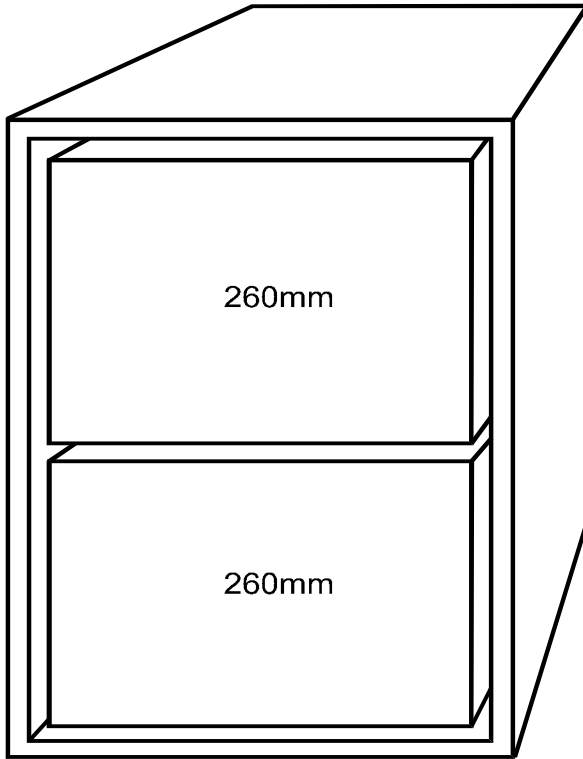

DESK BASE 2 DRAWER
HEIGHT 640 mm (25 3/16)
DEPTH 600 mm (23 5/8)

WIDTH		PRICE	WEIGHT
DB2D	12	$135.02	72
DB2D	15	$151.43	79
DB2D	18	$167.85	87
DB2D	21	$184.26	94
DB2D	24	$200.68	102
DB2D	27	$217.10	109
DB2D	30	$233.51	117
DB2D	33	$249.93	124
DB2D	36	$266.34	132
DB2D	39	$282.76	139
DB2D	42	$299.18	147
DB2D	45	$315.59	154
DB2D	48	$332.01	162