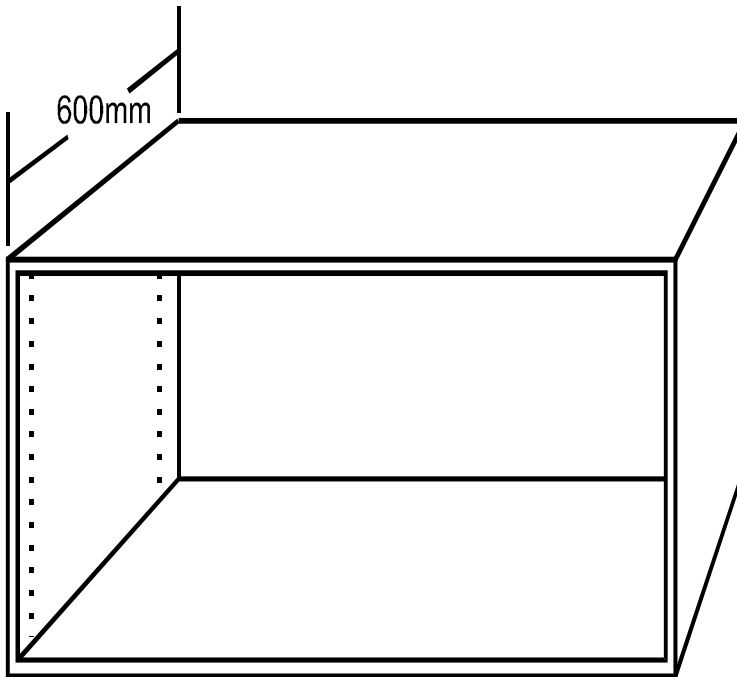

DEEP WALL CABINET
HEIGHT 288 mm (11.33")
DEPTH 600 mm (24)

WIDTH x HEIGHTxDEPTH	PRICE	WEIGHT
W1812x24	$59.25	36
W2112x24	$66.29	40
W2412x24	$73.33	45
W2712x24	$80.37	49
W3012x24	$87.41	53
W3312x24	$94.45	57
W3612x24	$101.49	62
W3912x24	$108.53	66
W4212x24	$115.57	70

HEIGHT 384 mm (15.11")
DEPTH 600 mm (24)

WIDTH x HEIGHTxDEPTH	PRICE	WEIGHT
W1815x24	$65.89	40
W2115x24	$73.22	44
W2415x24	$80.54	49
W2715x24	$87.86	53
W3015x24	$95.19	57
W3315x24	$102.51	62
W3615x24	$109.83	66
W3915x24	$117.16	70
W4215x24	$124.48	74

HEIGHT 448 mm (17.63")
DEPTH 600 mm (24)

WIDTH x HEIGHTxDEPTH	PRICE	WEIGHT
W1818x24	$72.54	44
W2118x24	$80.15	48
W2418x24	$87.75	52
W2718x24	$95.36	57
W3018x24	$102.97	61
W3318x24	$110.57	66
W3618x24	$118.18	70
W3918x24	$125.79	74
W4218x24	$133.39	79