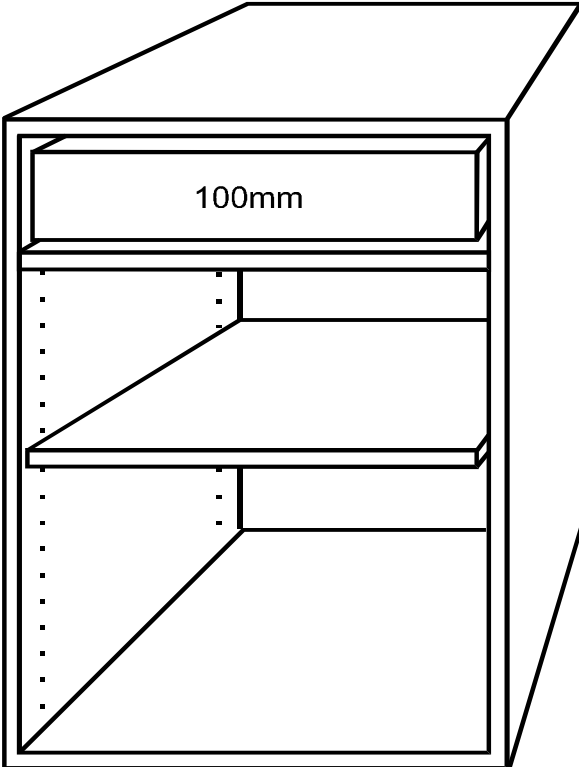

ALL MEDICINE  
CABINETS

**DESK BASE**  
**FULL HEIGHT DOOR (no shelf)**  
**HEIGHT 640 mm (25 3/16)**  
**DEPTH 600 mm (23 5/8)**

WIDTH		PRICE	WEIGHT
DBFHD	12	\$70.61	43
DBFHD	15	\$78.47	47
DBFHD	18	\$86.32	51
DBFHD	21	\$94.18	55
DBFHD	24	\$102.04	59
DBFHD	27	\$109.89	64
DBFHD	30	\$117.75	68
DBFHD	33	\$125.61	72
DBFHD	36	\$133.47	76
DBFHD	39	\$141.32	81
DBFHD	42	\$149.18	85
DBFHD	45	\$157.04	89
DBFHD	48	\$164.89	93