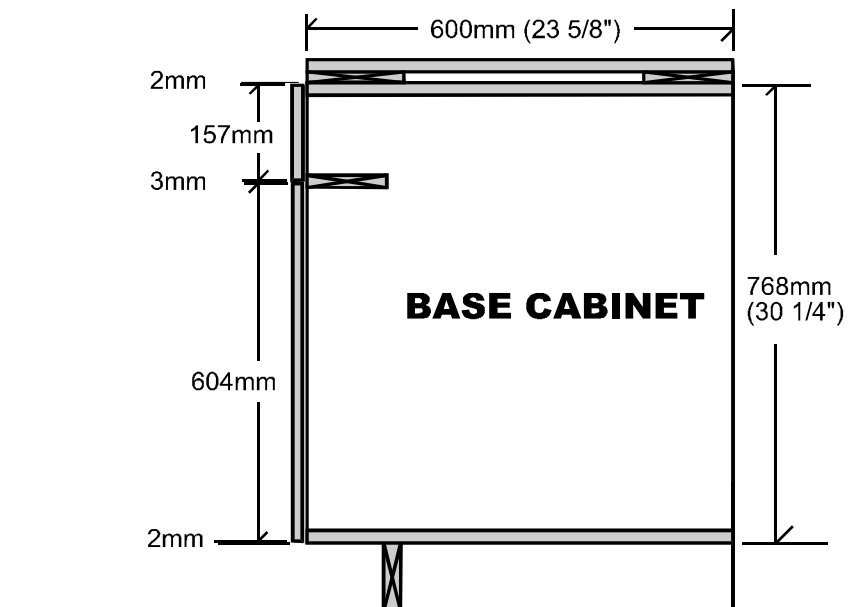

# BASE AND WALL CABINET VERTICAL LAYOUT

BOX MATERIAL IS 19 mm  
WHITE 2-S MELAMINE.

DRAWER BOX MATERIAL IS  
16 mm 2-S WHITE MELAMINE.

BACKS AND DRAWER BOTTOMS  
ARE 7mm 1-S WHITE MELAMINE

SUB TOP AND FILLER MATERIAL  
SUPPLIED BY INSTALLER