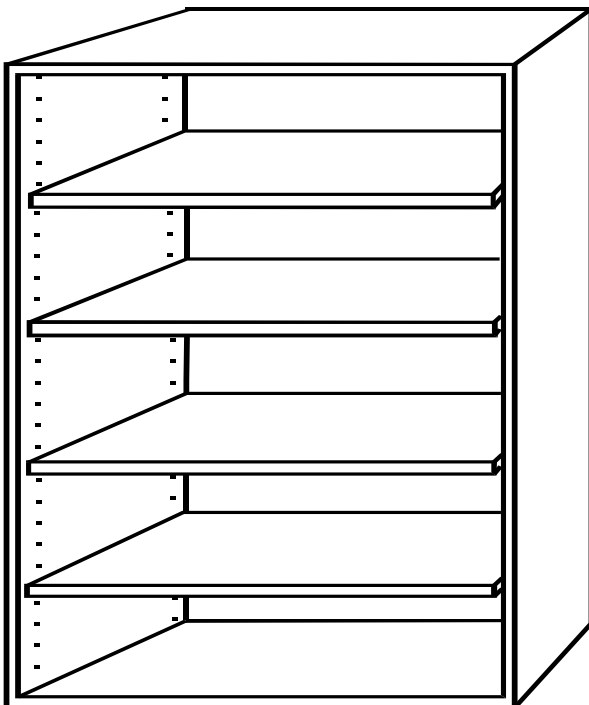

STANDARD WALL CABINET
HEIGHT 1676 mm (66")
DEPTH 305 mm (12)

WIDTH x HEIGHT	PRICE	WEIGHT
W0966	$95.47	55
W1266	$110.20	62
W1566	$124.94	69
W1866	$139.68	76
W2166	$154.41	83
W2466	$169.15	91
W2766	$183.88	98
W3066	$198.62	105
W3366	$213.36	112
W3666	$228.09	119
W3966	$242.83	126
W4266	$257.56	134
W4566	$272.30	141
W4866	$287.03	148