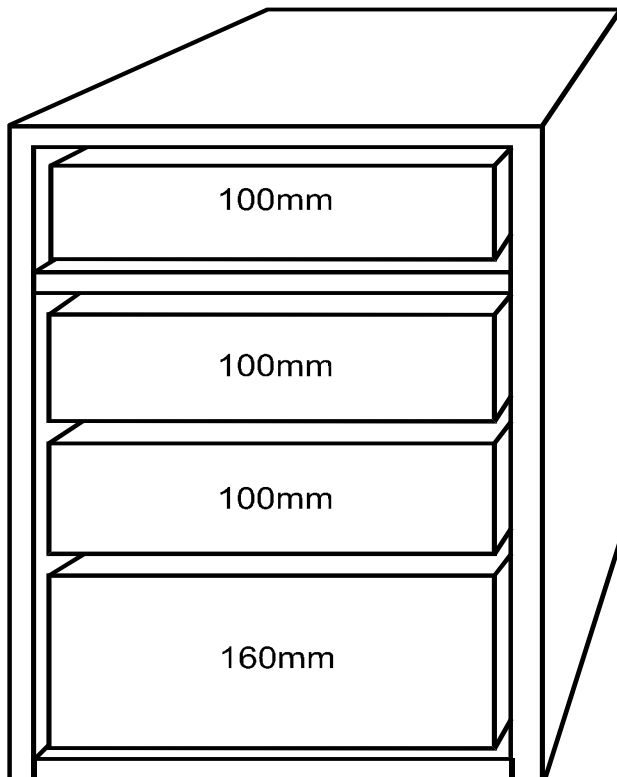

VANITY 4 DRAWER BANK
HEIGHT 704 mm (27 3/4)
DEPTH 533 mm (21)

WIDTH		PRICE	WEIGHT
V4DB	12	$143.89	70
V4DB	15	$163.92	78
V4DB	18	$183.94	86
V4DB	21	$203.97	95
V4DB	24	$224.00	103
V4DB	27	$244.03	111
V4DB	30	$264.05	119
V4DB	33	$284.08	127
V4DB	36	$304.11	135