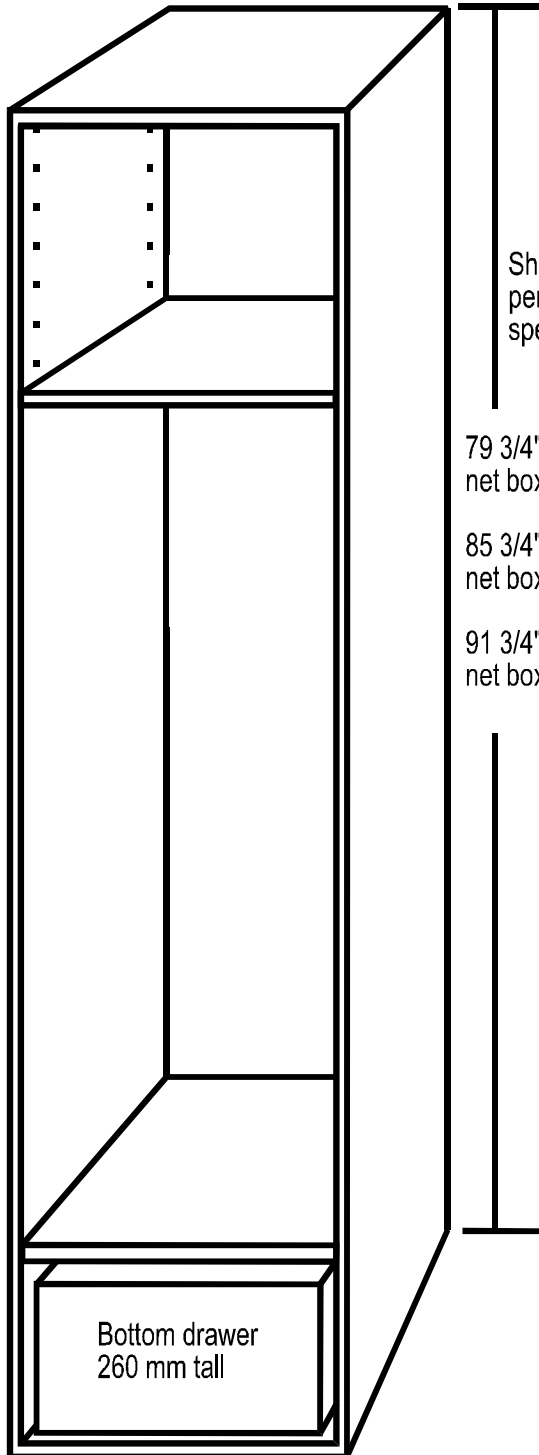

OVEN CABINET W/ DRAWER
HEIGHT 79 3/4", 85 3/4", 91 3/4"
DEPTH 600 mm (23 5/8)

WIDTH x HEIGHT	DEPTH	PRICE	WEIGHT
OVDW2784	24	$345.47	189
OVDW3084	24	$368.16	200
OVDW3384	24	$390.85	210

Shelf placement
per / customer
specifications

79 3/4"
net box size

85 3/4"
net box size

91 3/4"
net box size

OVEN CABINET W/ DRAWER
HEIGHT 79 3/4", 85 3/4", 91 3/4"
DEPTH 600 mm (23 5/8)

WIDTH x HEIGHT	DEPTH	PRICE	WEIGHT
OVDW2790	24	$360.46	197
OVDW3090	24	$383.72	208
OVDW3390	24	$406.97	219

OVEN CABINET W/ DRAWER
HEIGHT 79 3/4", 85 3/4", 91 3/4"
DEPTH 600 mm (23 5/8)

WIDTH x HEIGHT	DEPTH	PRICE	WEIGHT
OVDW2796	24	$375.45	205
OVDW3096	24	$399.28	216
OVDW3396	24	$423.10	227

Bottom drawer
260 mm tall