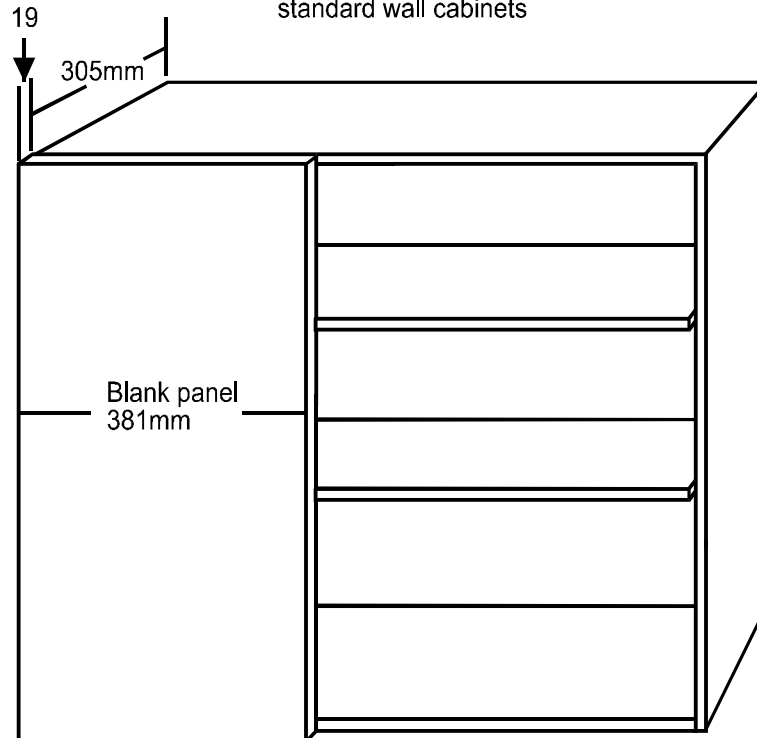

WALL BLIND CORNER
HEIGHT 768 mm (30.23")
DEPTH 305 mm (12)

WIDTH x HEIGHT	PRICE	WEIGHT
WBC2430	$100.16	56
WBC2730	$107.73	60
WBC3030	$115.29	64
WBC3330	$122.86	68
WBC3630	$130.43	72
WBC3930	$137.99	76
WBC4230	$145.56	79

HEIGHT 832mm (32.75")
DEPTH 305 mm (12)

WIDTH x HEIGHT	PRICE	WEIGHT
WBC2433	$106.50	60
WBC2733	$114.35	63
WBC3033	$122.20	67
WBC3333	$130.05	71
WBC3633	$137.90	75
WBC3933	$145.75	79
WBC4233	$153.60	83