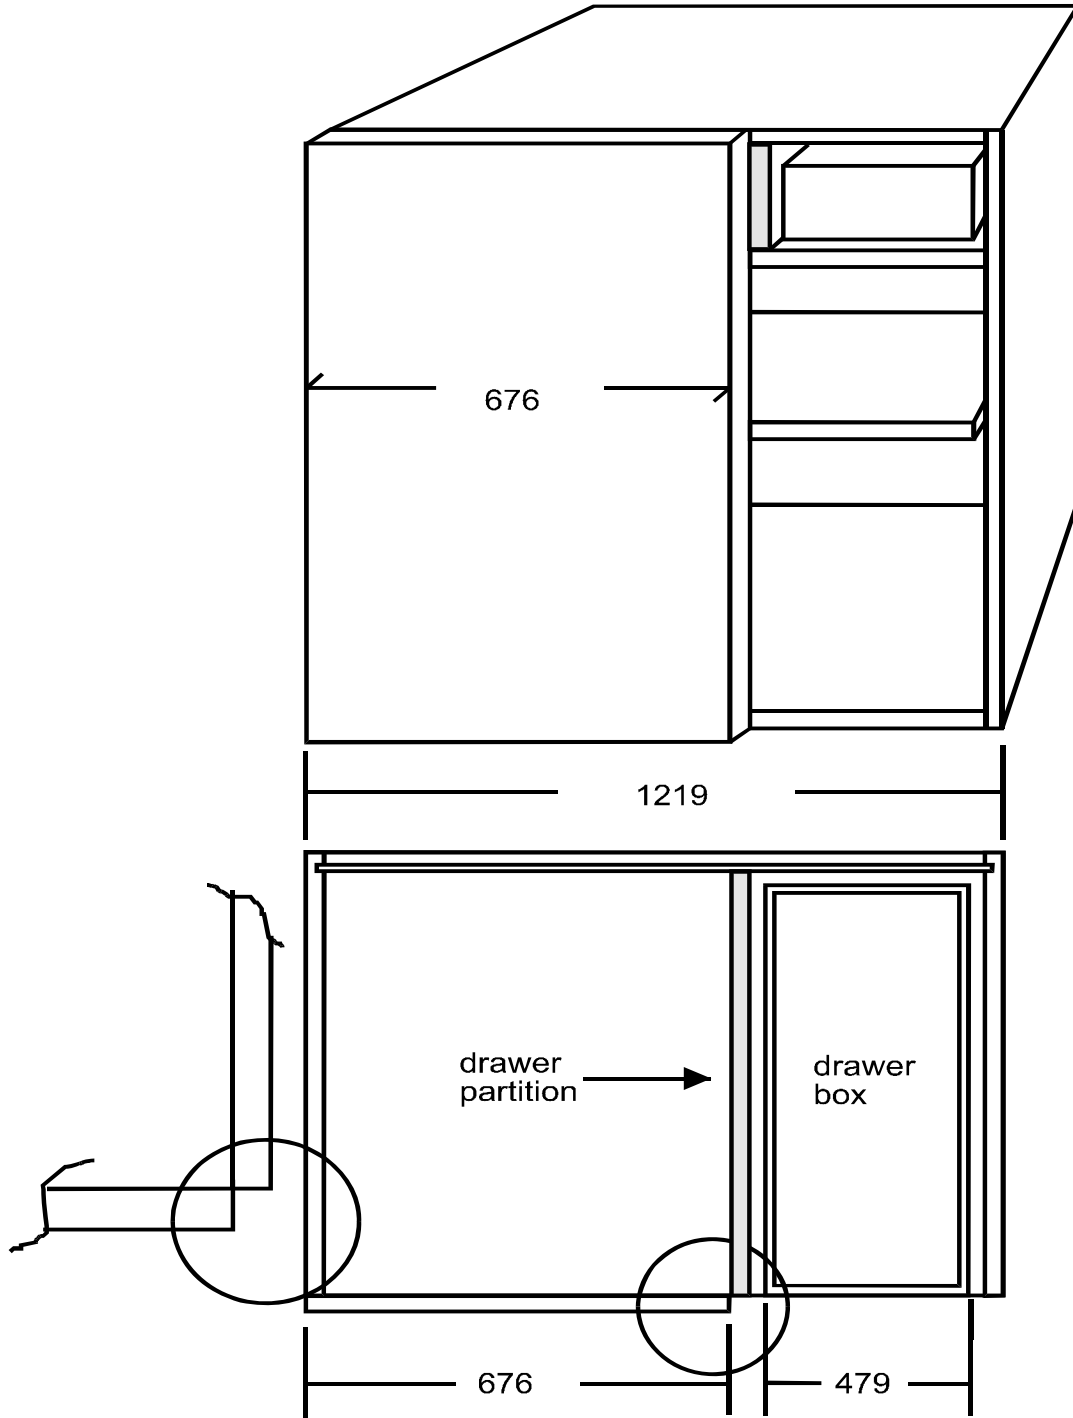

BASE BLIND CORNER LAYOUT

Base Blind Corner cabinet (BBC)