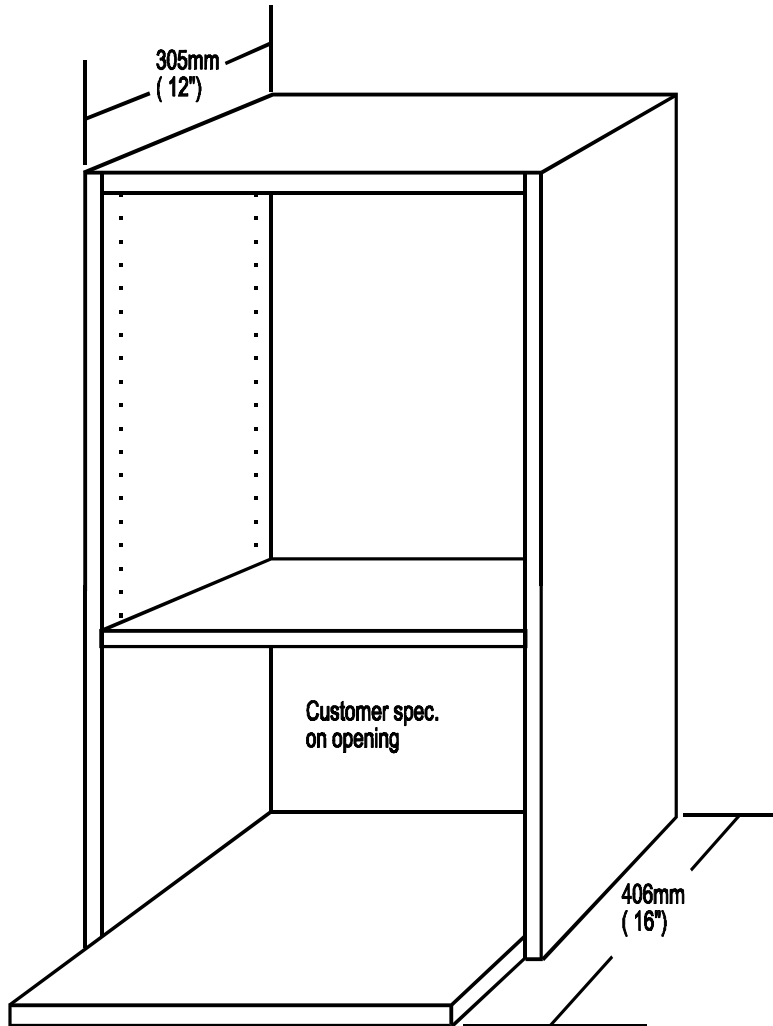

WALL MICROWAVE CABINET
HEIGHT
DEPTH 305 mm (12")

WIDTH	PRICE	WEIGHT
WMC2130	$99.60	43
WMC2430	$107.57	47
WMC2730	$115.54	51
WMC3030	$123.52	56
WMC3330	$131.49	60
WMC2136	$108.60	48
WMC2436	$117.13	52
WMC2736	$125.67	56
WMC3036	$134.21	60
WMC3336	$142.75	65
WMC2142	$117.59	52
WMC2442	$126.70	56
WMC2742	$135.80	61
WMC3042	$144.91	65
WMC3342	$154.01	69