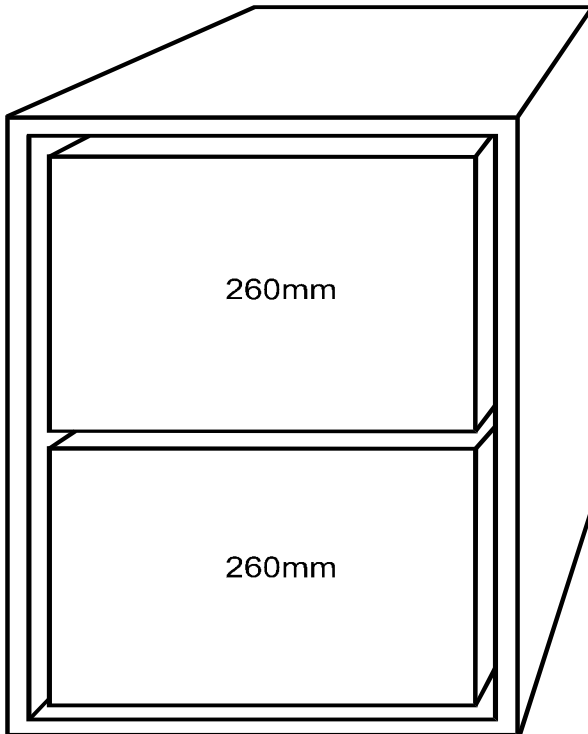

VANITY 2 DRAWER BANK
HEIGHT 704 mm (27 3/4)
DEPTH 533 mm (21)

WIDTH		PRICE	WEIGHT
V2DB	18	$159.10	82
V2DB	21	$174.73	89
V2DB	24	$190.36	96
V2DB	27	$205.99	103
V2DB	30	$221.62	110
V2DB	33	$237.24	117
V2DB	36	$252.87	124