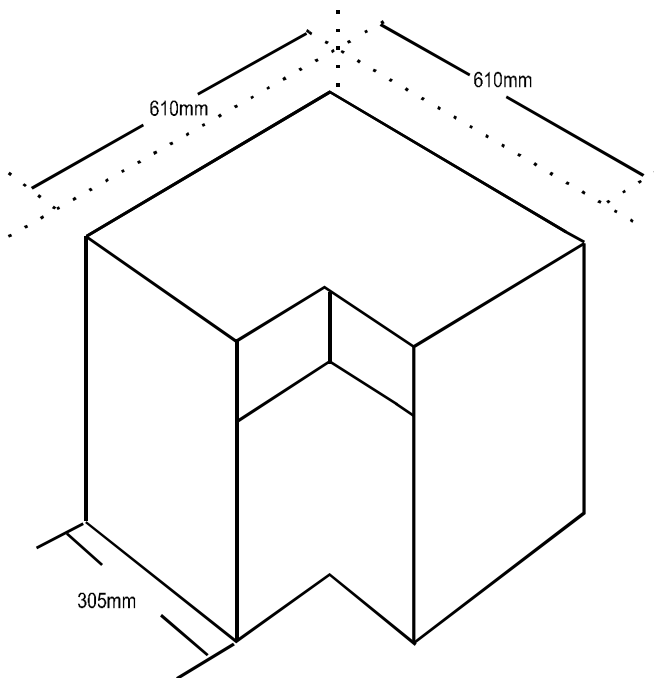

Optional Shelves— Quantities same as Wall Cabinets

**WALL CORNER/LAZY SUSAN
90 DEGREE (NO SHELF)**

HEIGHT same as wall cabinets

DEPTH 610 mm (24)	PRICE	WEIGHT
HEIGHT x ANGLE		
WC/LS24X90	$119.12	53
WC/LS27X90	$124.89	56
WC/LS30X90	$131.02	59
WC/LS33X90	$136.79	62
WC/LS36X90	$142.55	66
WC/LS39X90	$148.32	69
WC/LS42X90	$154.08	72

**WALL CORNER/SHELF
90 DEGREE**

HEIGHT same as wall cabinets

DEPTH 610 mm (24)	PRICE	WEIGHT
HEIGHT x ANGLE		
WCS24X90	$141.82	66
WCS27X90	$147.58	69
WCS30X90	$176.41	86
WCS33X90	$182.18	89
WCS36X90	$187.94	92
WCS39X90	$193.71	95
WCS42X90	$222.17	112