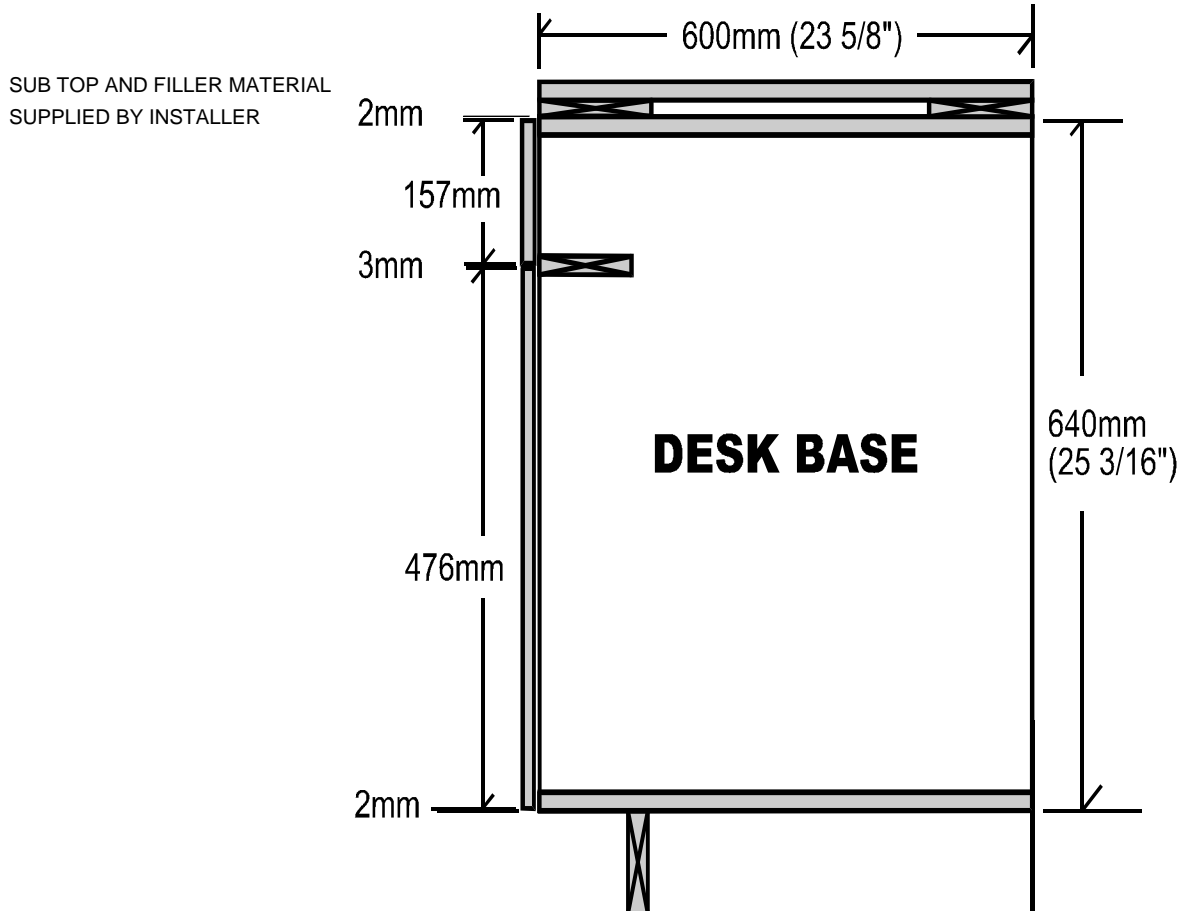

DESK BASE VERTICAL LAYOUT

BOX MATERIAL IS 19 MM
WHITE 2-S MELAMINE.

DRAWER BOX MATERIAL IS
16 MM WHITE 2-S MELAMINE.

BACKS AND DRAWER BOTTOMS
ARE 7 mm 1-S WHITE MELAMINE