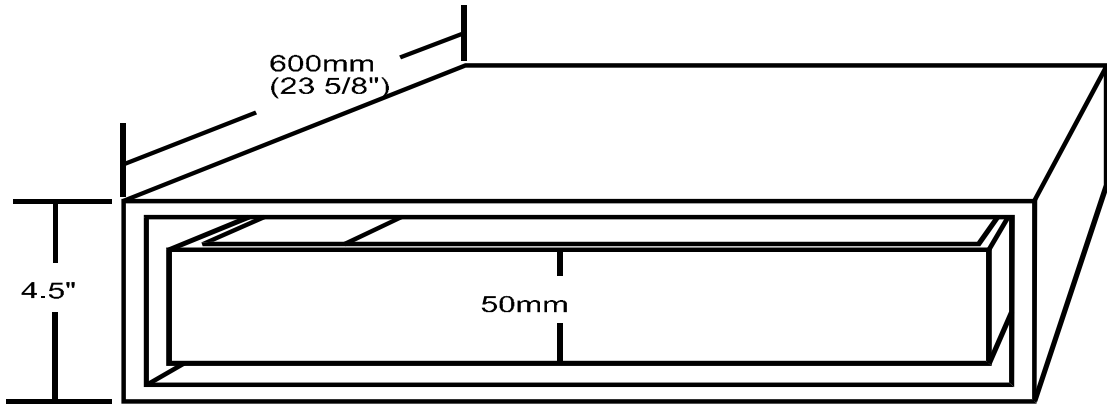

PENCIL DRAWER
HEIGHT 115MM (4 1/2")
DEPTH 600 mm (23 5/8)

WIDTH	PRICE	WEIGHT
PD21	$71.04	37
PD24	$79.53	41
PD27	$88.02	45
PD30	$96.51	50
PD33	$105.00	54
PD36	$113.50	59
PD39	$121.99	63
PD42	$130.48	67