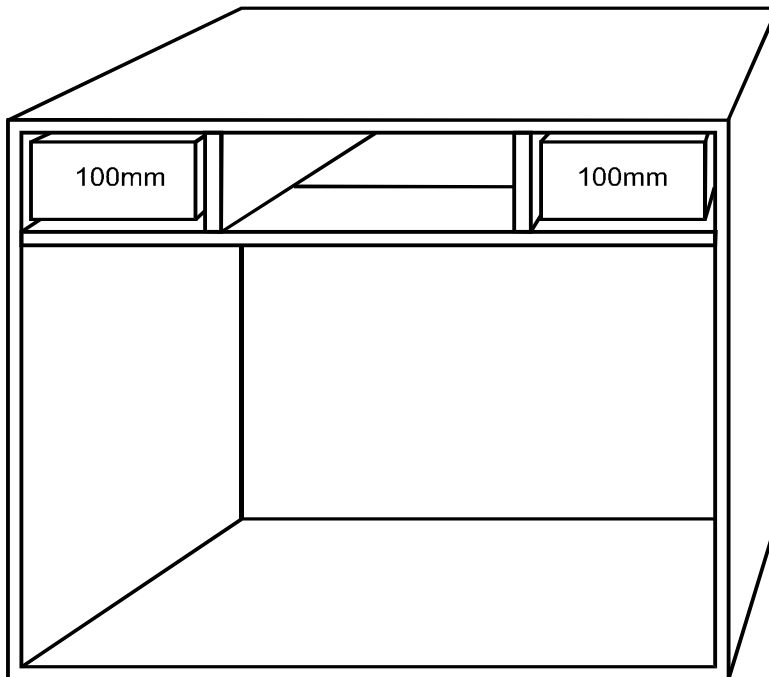

VANITY COMBINATION
HEIGHT 704 mm (27 3/4)
DEPTH 533 mm (21)

WIDTH		PRICE	WEIGHT
VCOM	36	$201.92	90
VCOM	42	$223.68	101
VCOM	48	$245.43	111
VCOM	54	$267.19	121

18" Sink Base

Variable Drawer Widths