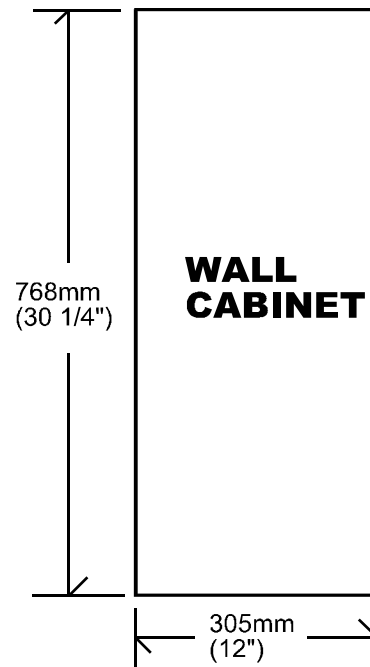

BASE AND WALL CABINET VERTICAL LAYOUT

BOX MATERIAL IS 19 mm
WHITE 2-S MELAMINE.

DRAWER BOX MATERIAL IS
16 mm 2-S WHITE MELAMINE.

BACKS AND DRAWER BOTTOMS
ARE 7mm 1-S WHITE MELAMINE