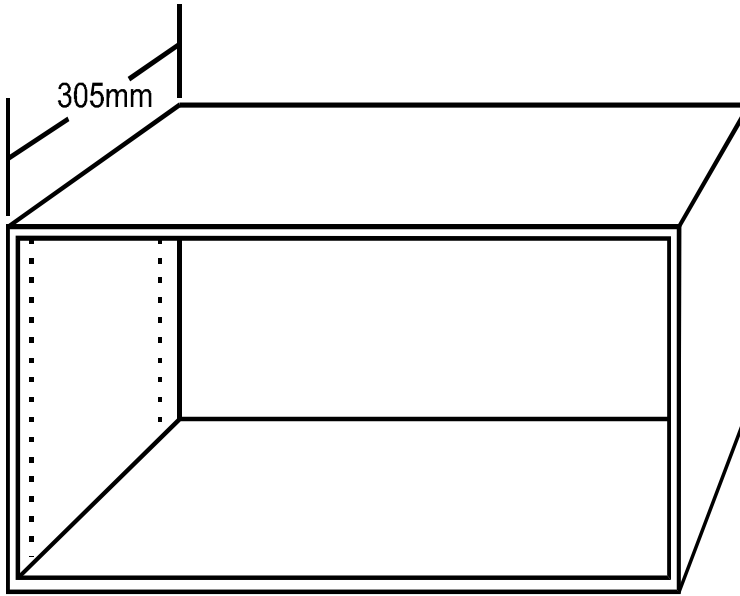

STANDARD WALL CABINET
HEIGHT 288 mm (11.33")
DEPTH 305 mm (12)

WIDTH x HEIGHT	PRICE	WEIGHT
W0912	$22.33	13
W1212	$26.93	15
W1512	$31.54	18
W1812	$36.15	21
W2112	$40.76	23
W2412	$45.37	26
W2712	$49.97	28
W3012	$54.58	31
W3312	$59.19	33
W3612	$63.80	36
W3912	$68.41	39
W4212	$73.01	41
W4512	$77.62	44
W4812	$82.23	46