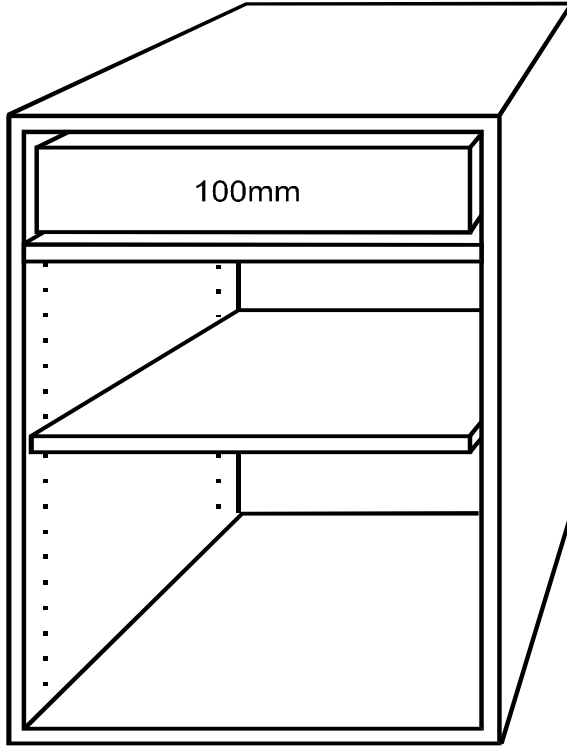

VANITY BASE
HEIGHT 704 mm (27 3/4)
DEPTH 533 mm (21)

WIDTH		PRICE	WEIGHT
VB	09	$97.16	49
VB	12	$108.04	57
VB	15	$118.92	64
VB	18	$129.80	71
VB	21	$140.68	79
VB	24	$151.56	86
VB	27	$162.44	93
VB	30	$173.31	100
VB	33	$184.19	108
VB	36	$195.07	115
VB	39	$205.95	122
VB	42	$216.83	130
VB	45	$227.71	137
VB	48	$238.59	144