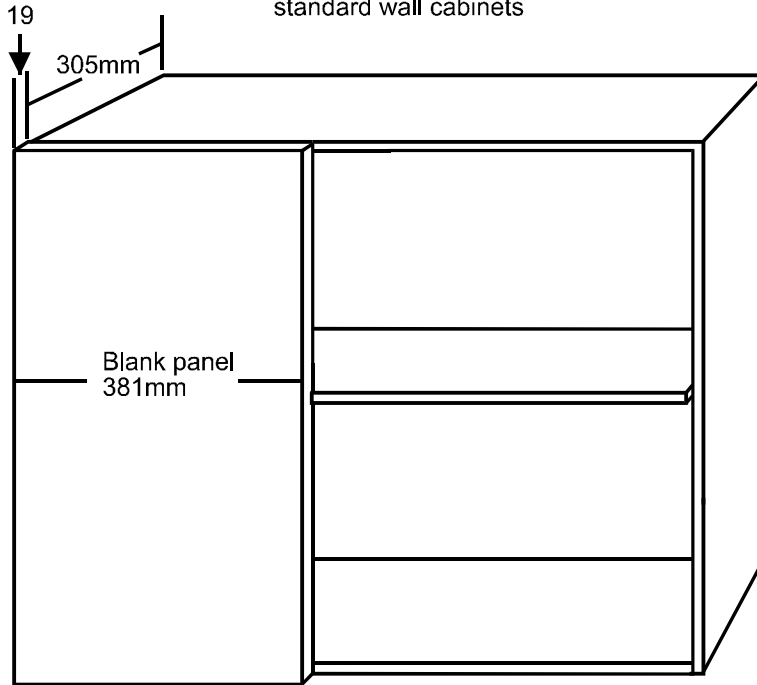

Wall blind corner cabinet
Shelf quantities same as
standard wall cabinets

WALL BLIND CORNER
HEIGHT 608 mm (23.93")
DEPTH 305 mm (12)

WIDTH x HEIGHT	PRICE	WEIGHT
WBC2424	$87.48	50
WBC2724	$94.48	54
WBC3024	$101.48	57
WBC3324	$108.48	61
WBC3624	$115.48	65
WBC3924	$122.47	68
WBC4224	$129.47	72

HEIGHT 672mm (26.45")
DEPTH 305 mm (12)

WIDTH x HEIGHT	PRICE	WEIGHT
WBC2427	$93.82	53
WBC2727	$101.11	57
WBC3027	$108.39	61
WBC3327	$115.67	64
WBC3627	$122.95	68
WBC3927	$130.23	72
WBC4227	$137.51	76

Wall blind corner cabinet
Shelf quantities same as
standard wall cabinets