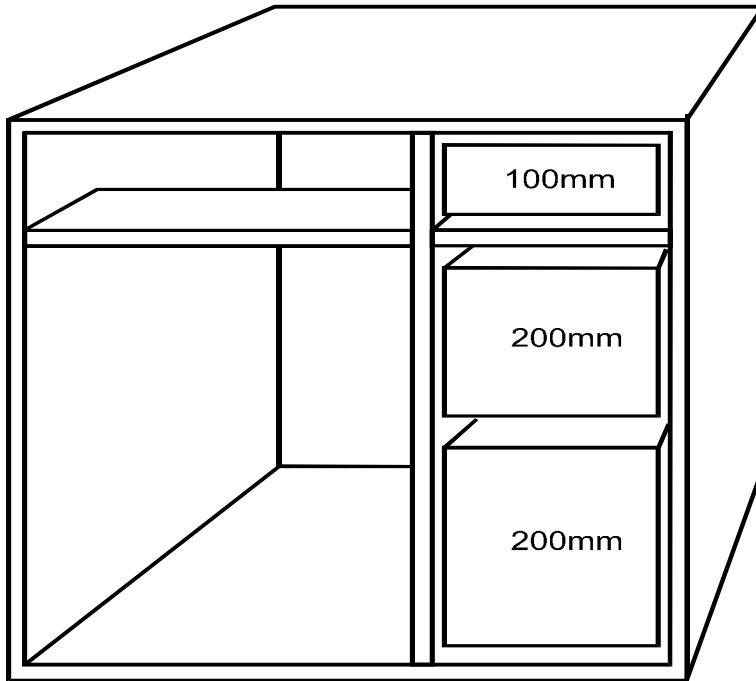

VANITY SINK 3 DRAWERS
HEIGHT 704 mm (27 3/4)
DEPTH 533 mm (21)

WIDTH		PRICE	WEIGHT
VS3D	36	$219.38	112
VS3D	42	$234.92	120
VS3D	48	$250.46	128

18" Sink Base

Variable Drawer Widths