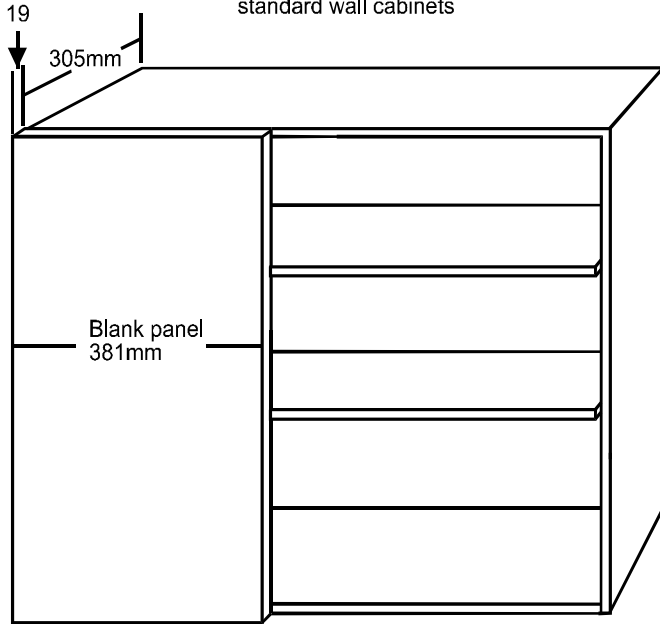

Wall blind corner cabinet
Shelf quantities same as
standard wall cabinets